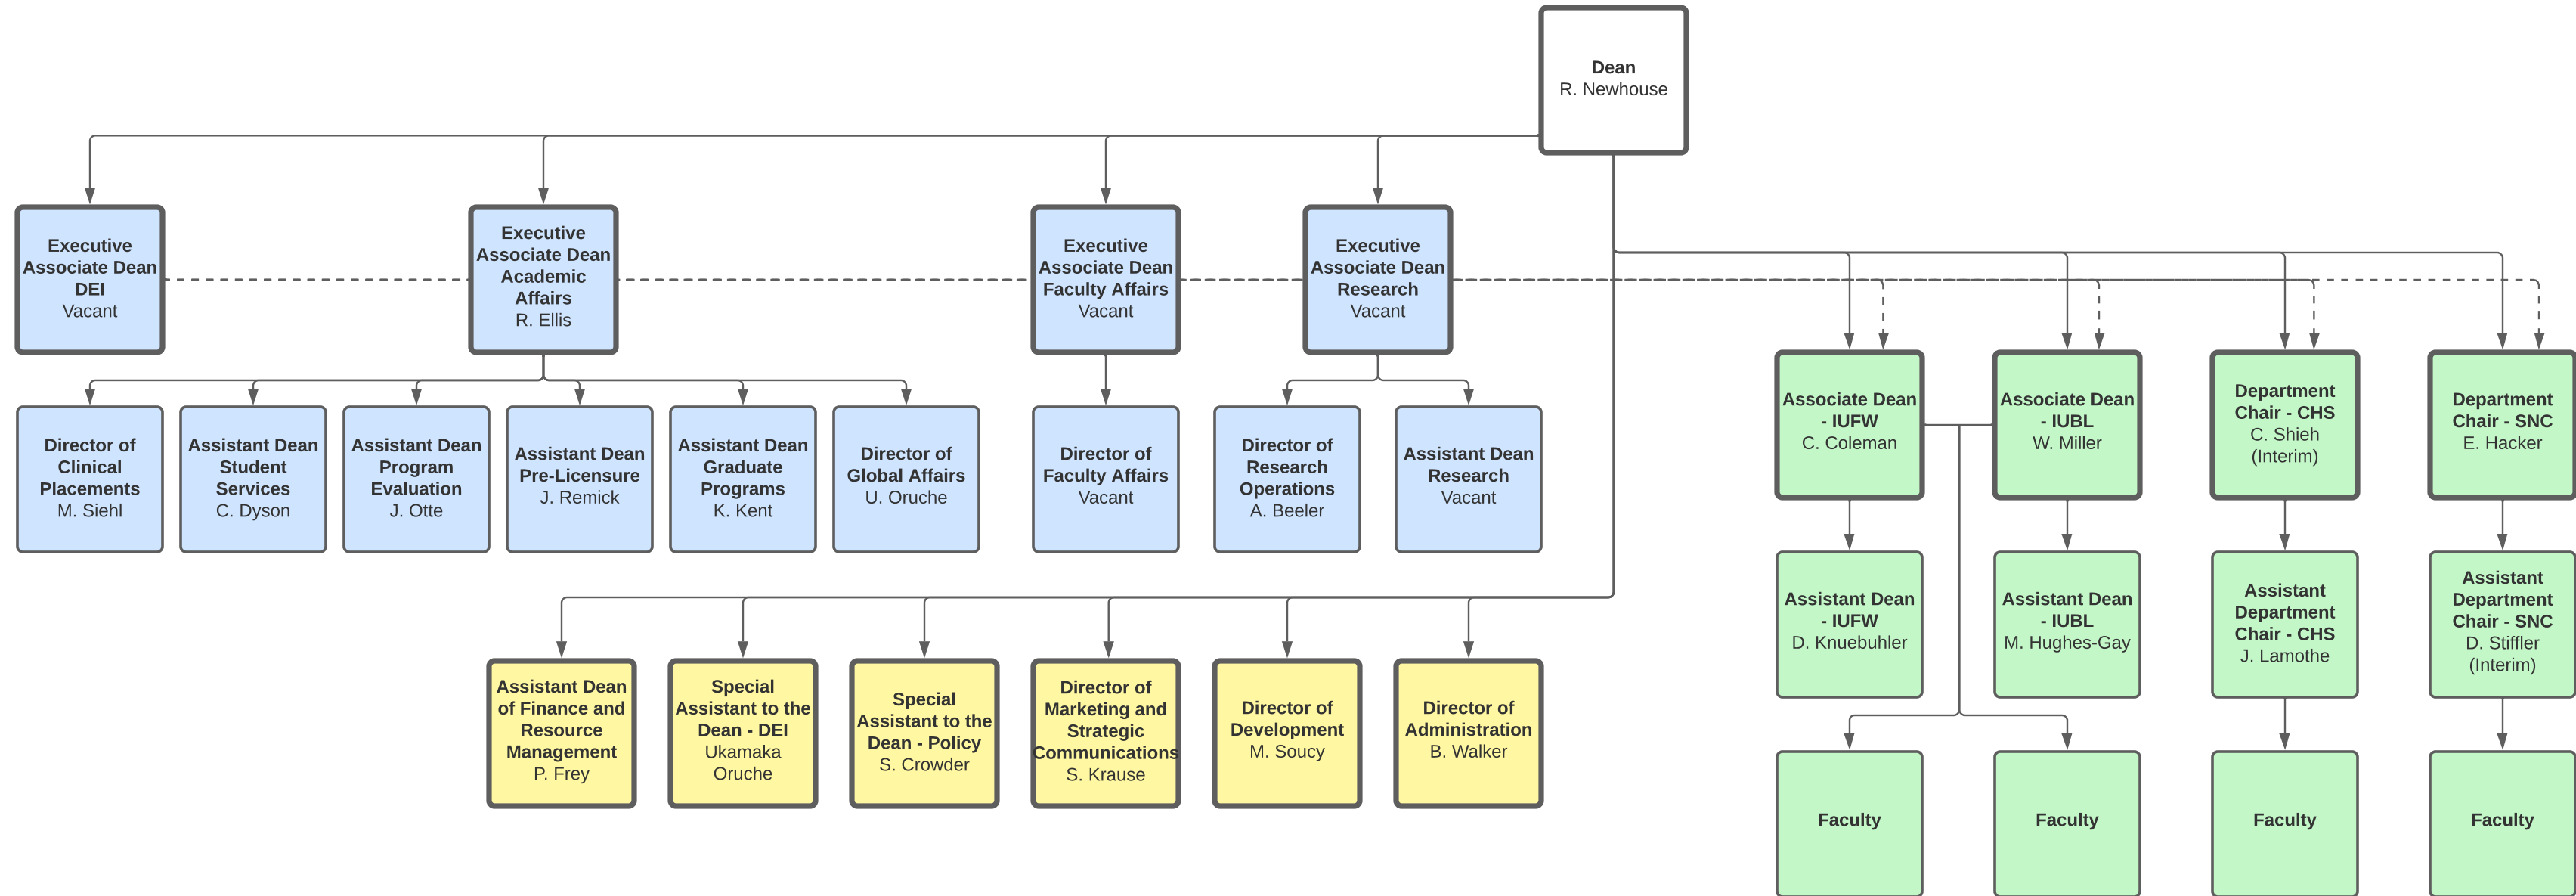

# SCHOOL OF NURSING

Indiana University

**Core School**  
IUPUI (Indianapolis) - IUBL (Bloomington) - IUFW (Fort Wayne)

### Legend

Executive Team members outlined in bold

Additional members of the Executive Team are:

Faculty Governance President and Staff Council President (not shown in org. chart).